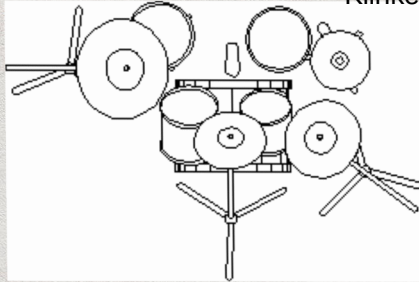

ROCKNOXX

Technical Rider

Justin

Over Ear
6.3
Klinke

230V
DI out

Bass

Udo

Monitor